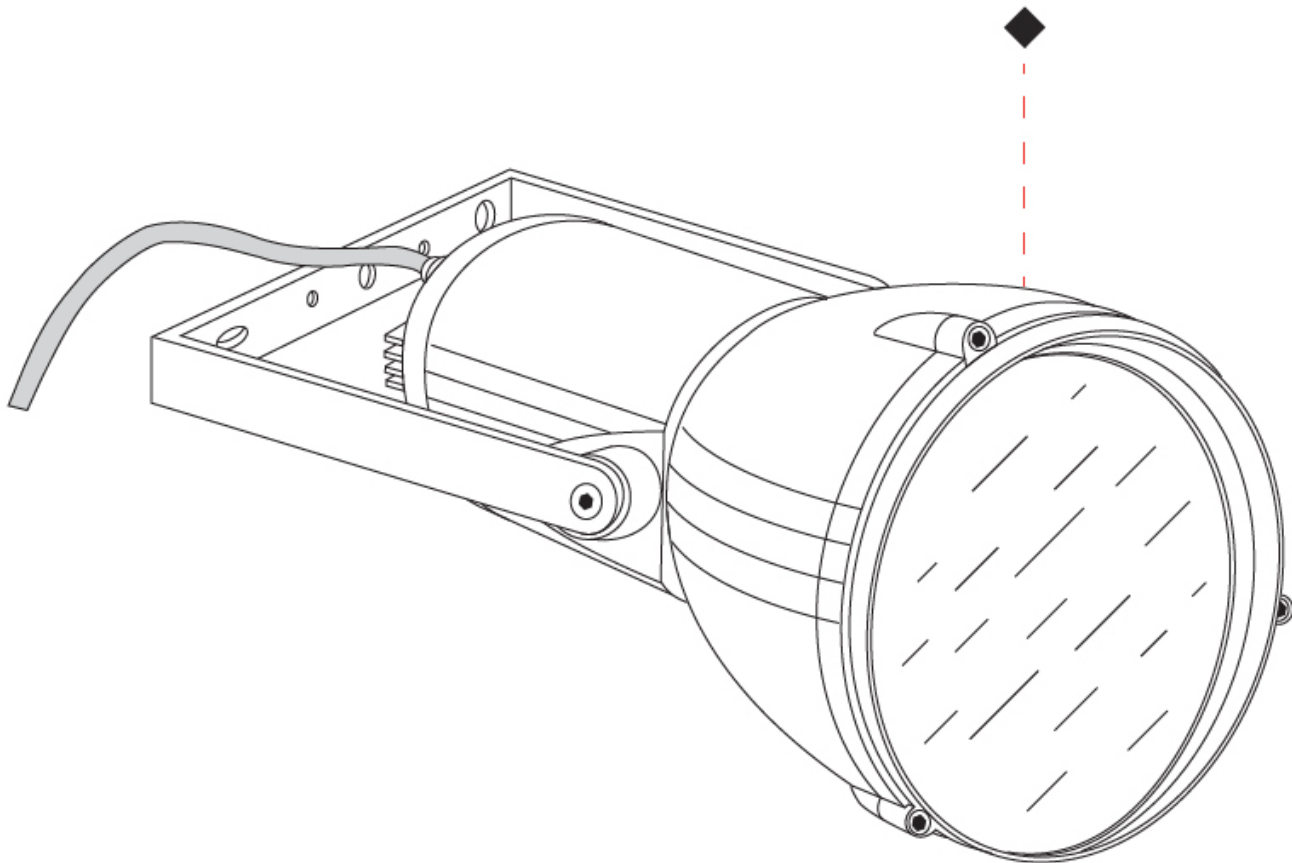

REEF SURFACE

E10F0033-

PROJECT	_____
TYPE	_____
SPECIFIER	_____
QUANTITY	_____
DATE	_____

E